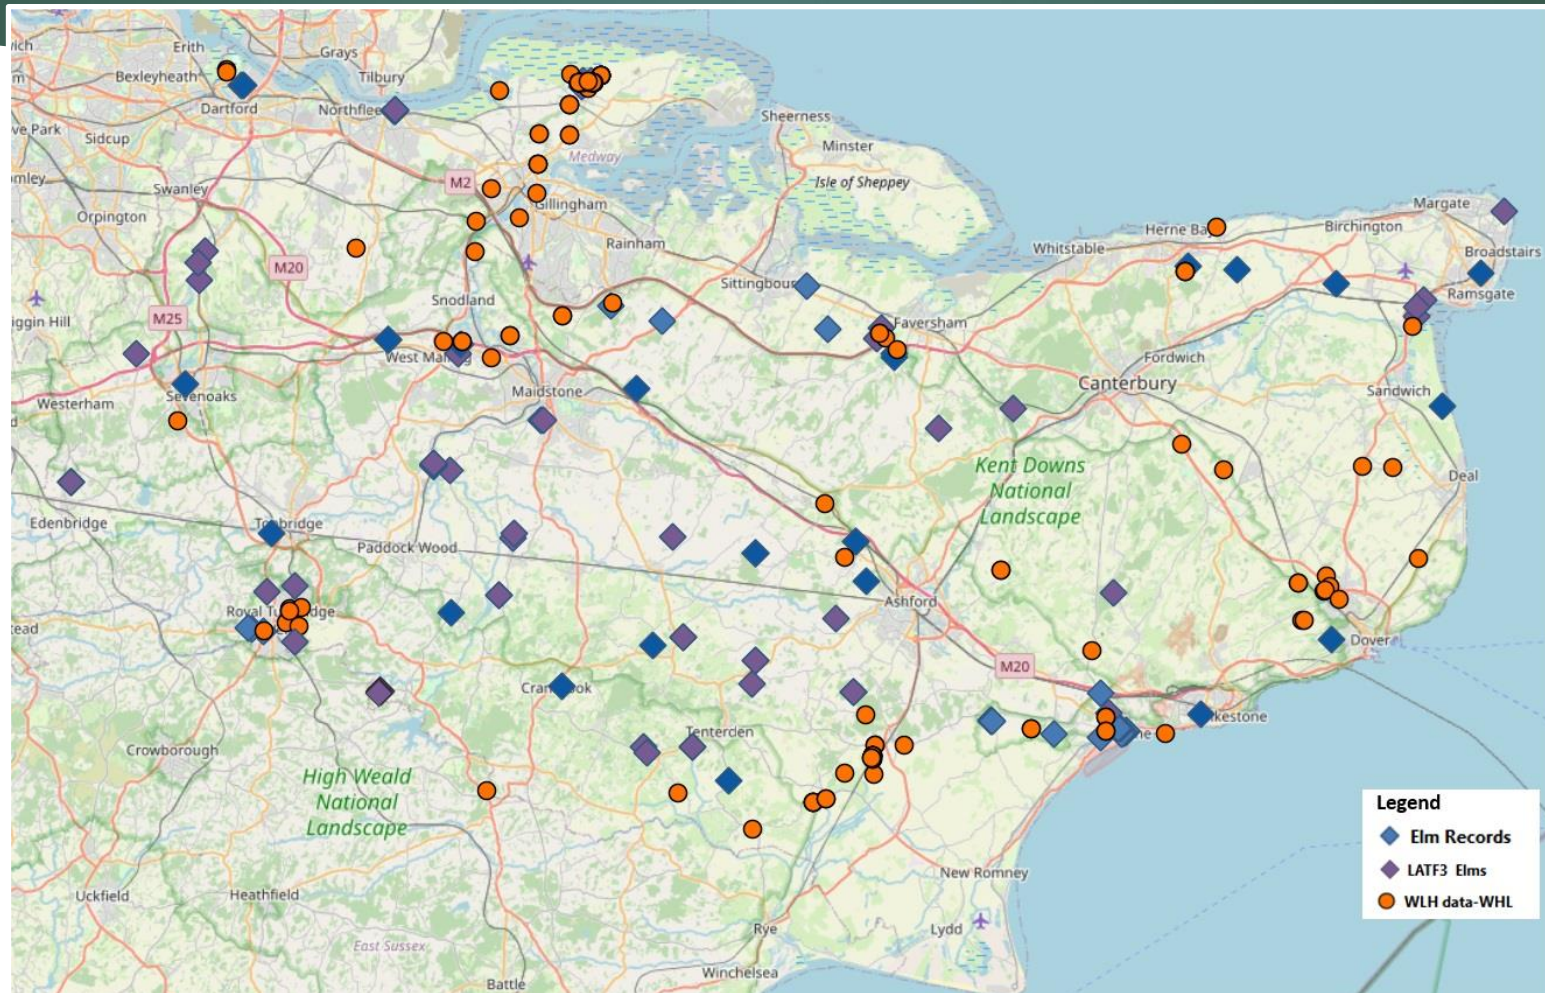

Laevis

Elm 'Lutece' Giveaway

Elm Trees Emerging from Hedgerows

Elms Records

Elms Records – Plan Tree Planting Sites

Elms and White-letter Hairstreak Records

Elms and White Letter Hairstreak Records

Elms and White Letter Hairstreak Records

Elms and White Letter Hairstreak Records

White-Letter Hairstreak Royal Military Canal

WLH iRecord

iRecord - White-letter Hairstreak butterfly map: [Explore all records / iRecord](#)

Large Tortoiseshell returning to Kent