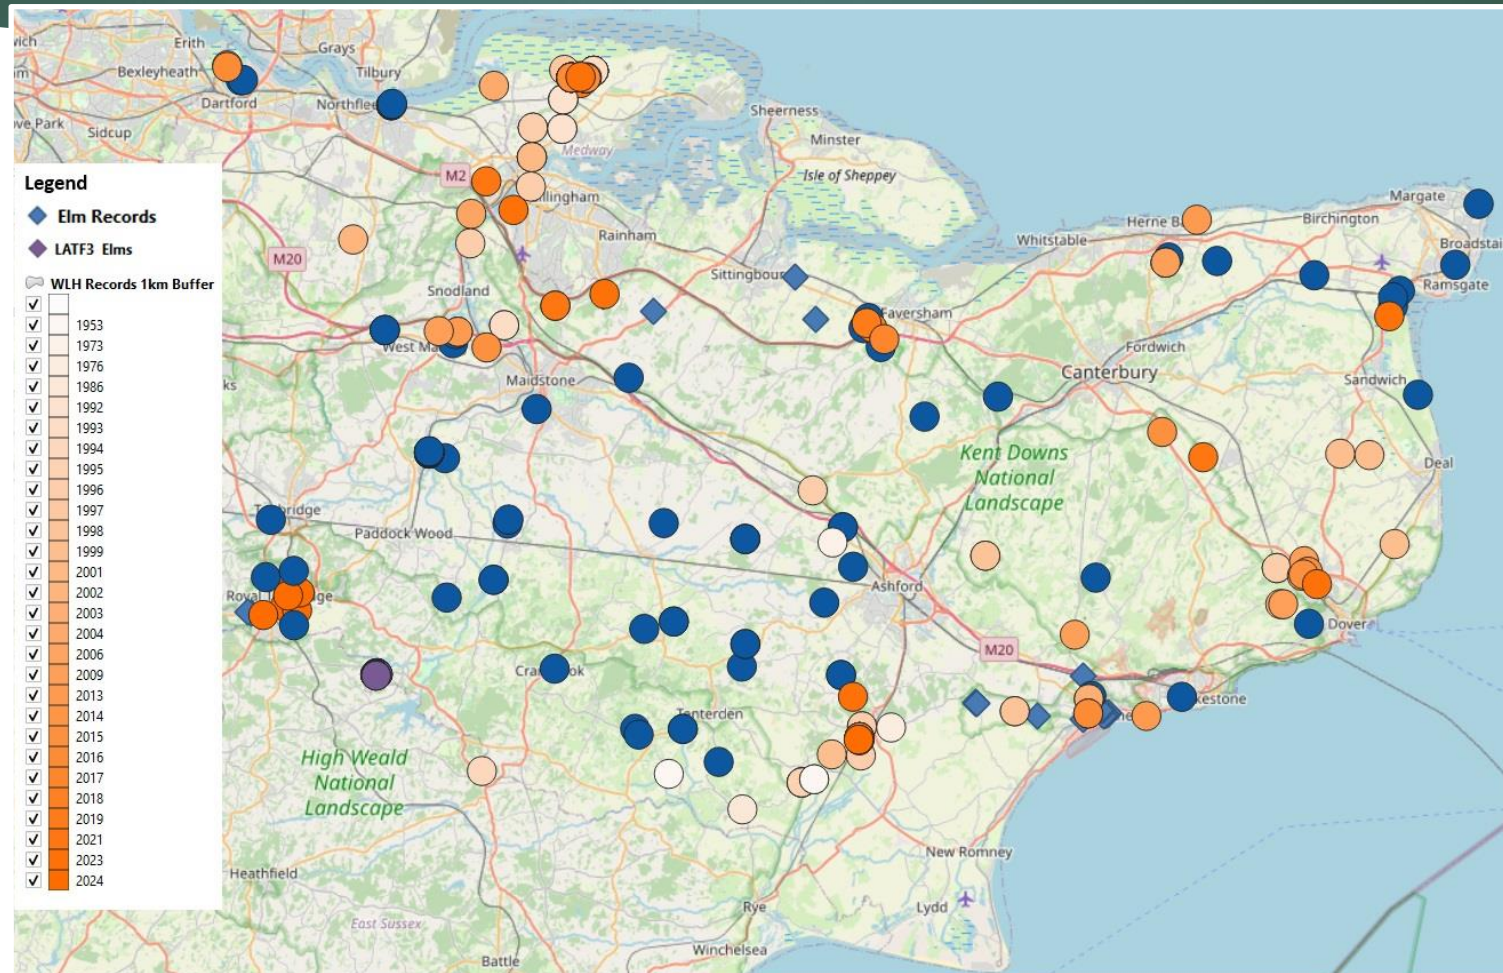

Laevis

Elm 'Lutece' Giveaway

Elm Trees Emerging from Hedgerows

Elms Records

Elms Records – Plan Tree Planting Sites

Elms and White-letter Hairstreak Records

Elms and White Letter Hairstreak Records

Elms and White Letter Hairstreak Records

Elms and White Letter Hairstreak Records

White-Letter Hairstreak Royal Military Canal

WLH iRecord

iRecord - White-letter Hairstreak butterfly map: [Explore all records / iRecord](#)

Large Tortoiseshell returning to Kent