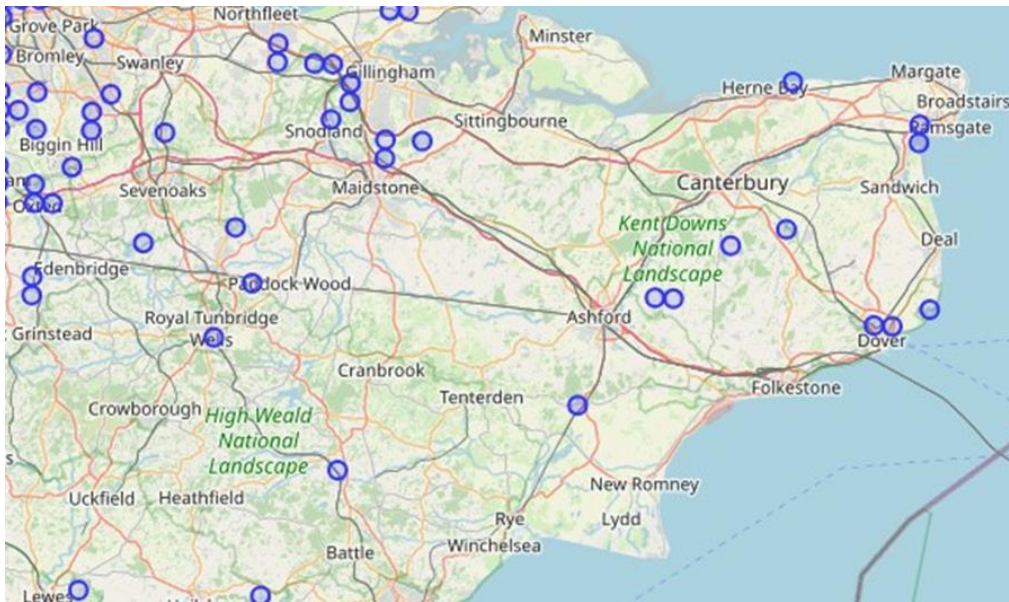

Elms and White Letter Hairstreak Records

White-Letter Hairstreak Royal Military Canal

WLH iRecord

iRecord - White-letter Hairstreak butterfly map: [Explore all records / iRecord](#)

Large Tortoiseshell returning to Kent

Large Tortoiseshell female by Peter Eeles, UK Butterflies

Small Tortoiseshell by Iain Leach, Butterfly Conservation

Large Tortoiseshell

iRecord – Large Tortoiseshell butterfly map: [Explore all records](#) | [iRecord](#)

Distribution similarities

White Letter Hairstreak

Large Tortoiseshell

Elms Planting 2025

Local Authority Treescape Fund 4

- 400 Elm Feathers
- 100 Elm Standards

Elms Planting 2025

Elms 2025 – Royal Military Canal