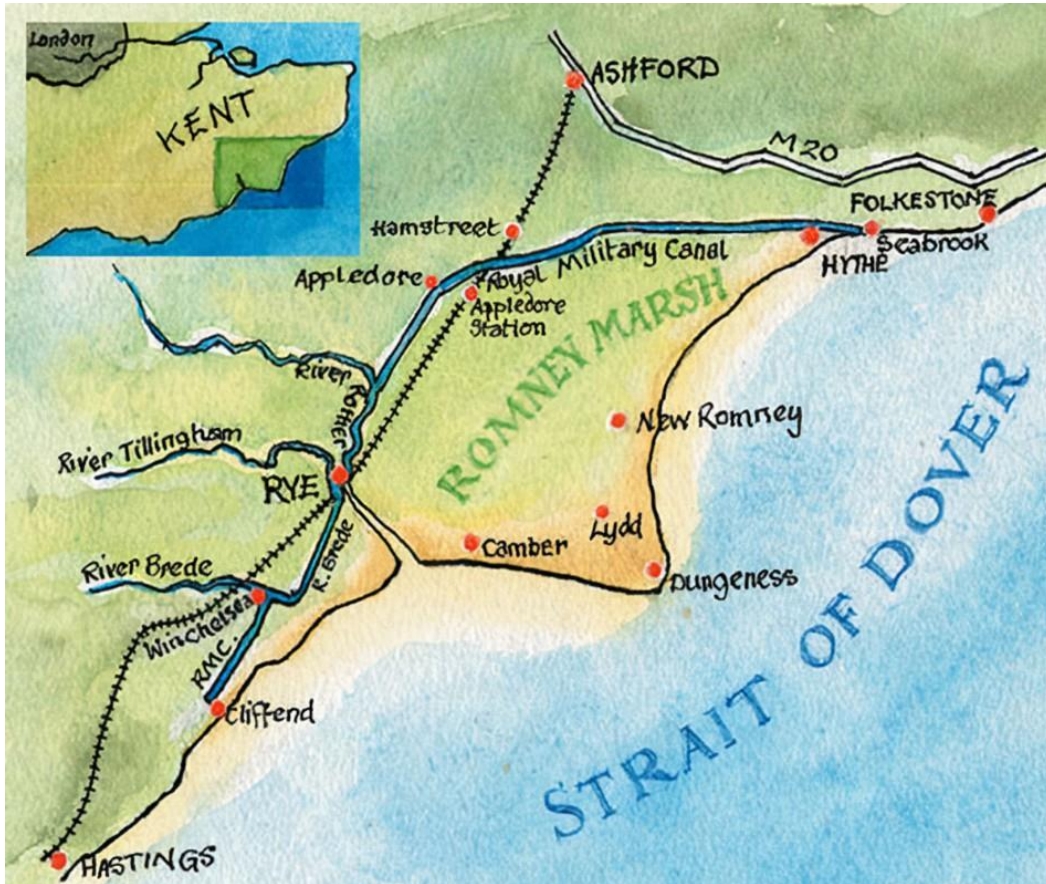

Elms and White Letter Hairstreak Records

White-Letter Hairstreak Royal Military Canal

WLH iRecord

iRecord - White-letter Hairstreak butterfly map: [Explore all records / iRecord](#)

Large Tortoiseshell returning to Kent

Distribution similarities

White Letter Hairstreak

Large Tortoiseshell

Elms Planting 2025

Local Authority Treescape Fund 4

- 400 Elm Feathers
- 100 Elm Standards

Elms Planting 2025

Elms 2025 – Royal Military Canal