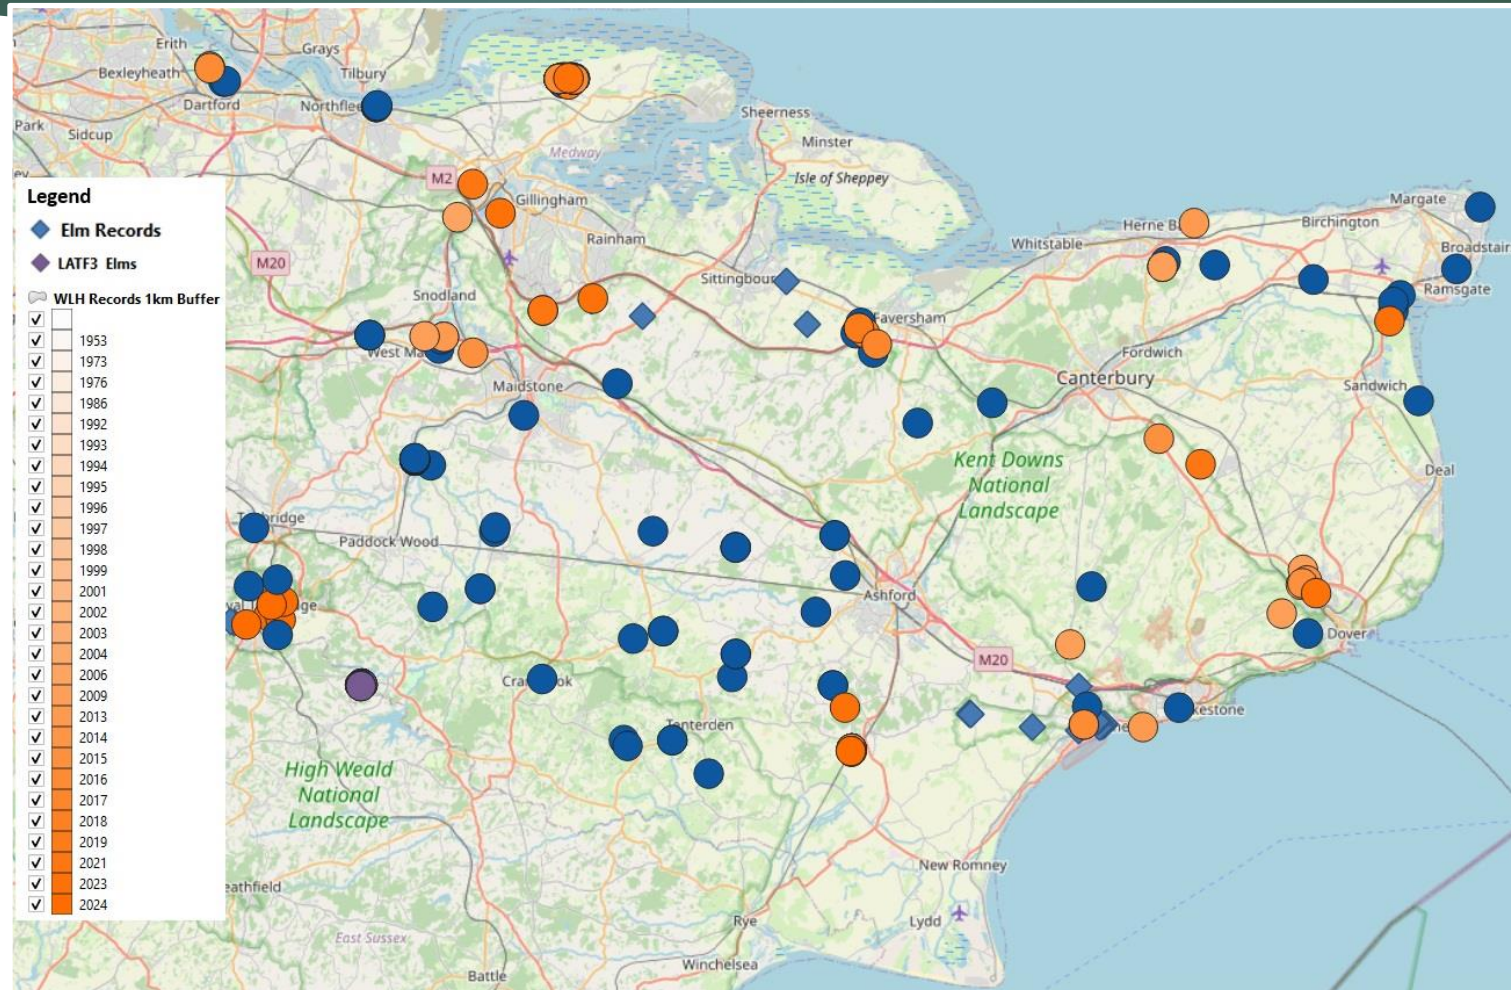

Laevis

Elm 'Lutece' Giveaway

Elm Trees Emerging from Hedgerows

Elms Records

Elms Records – Plan Tree Planting Sites

Elms and White-letter Hairstreak Records

Elms and White Letter Hairstreak Records

Elms and White Letter Hairstreak Records

Elms and White Letter Hairstreak Records

White-Letter Hairstreak Royal Military Canal

WLH iRecord

iRecord - White-letter Hairstreak butterfly map: [Explore all records / iRecord](#)

Large Tortoiseshell returning to Kent