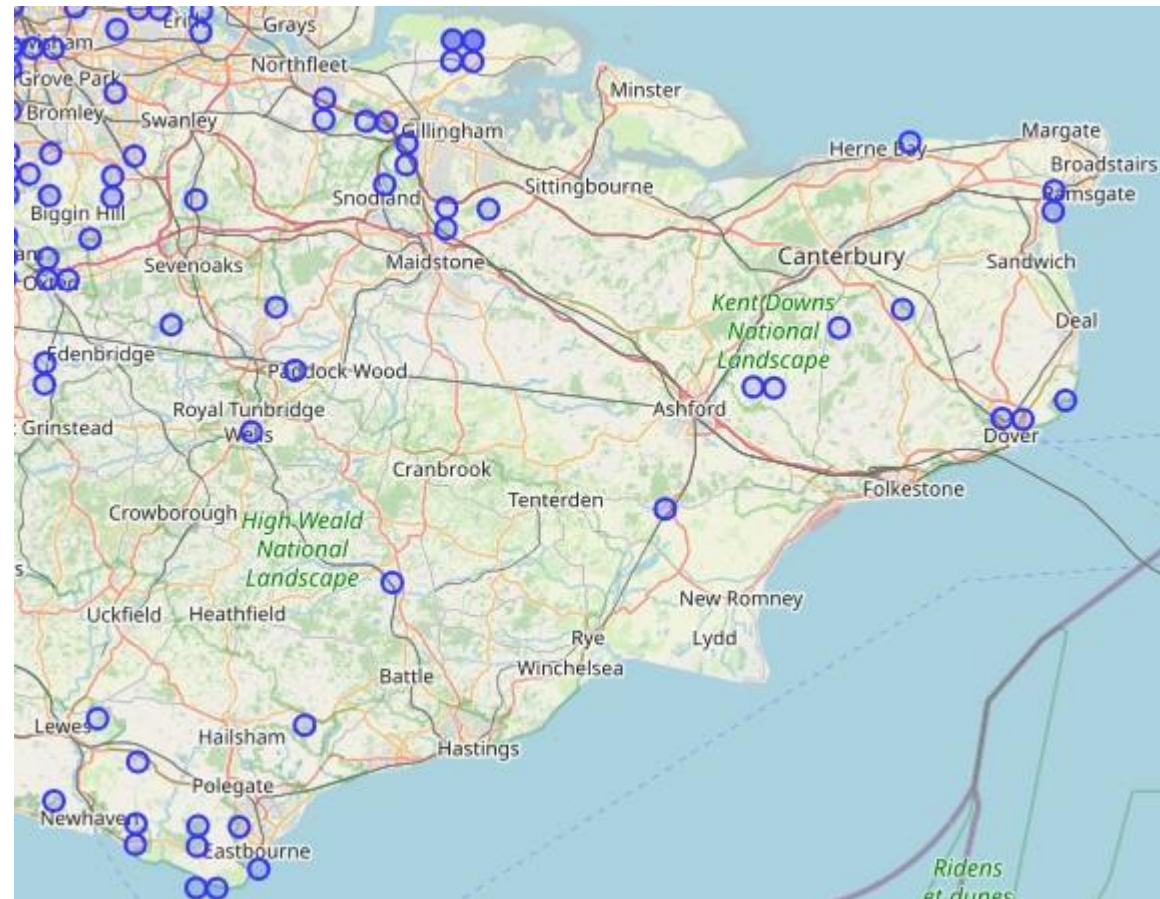

Laevis

Elm 'Lutece' Giveaway

Elm Trees Emerging from Hedgerows

Elms Records

Elms Records – Plan Tree Planting Sites

Elms and White-letter Hairstreak Records

Elms and White Letter Hairstreak Records

Elms and White Letter Hairstreak Records

Elms and White Letter Hairstreak Records

White-Letter Hairstreak Royal Military Canal

WLH iRecord

iRecord - White-letter Hairstreak butterfly map: [Explore all records / iRecord](#)

Large Tortoiseshell returning to Kent