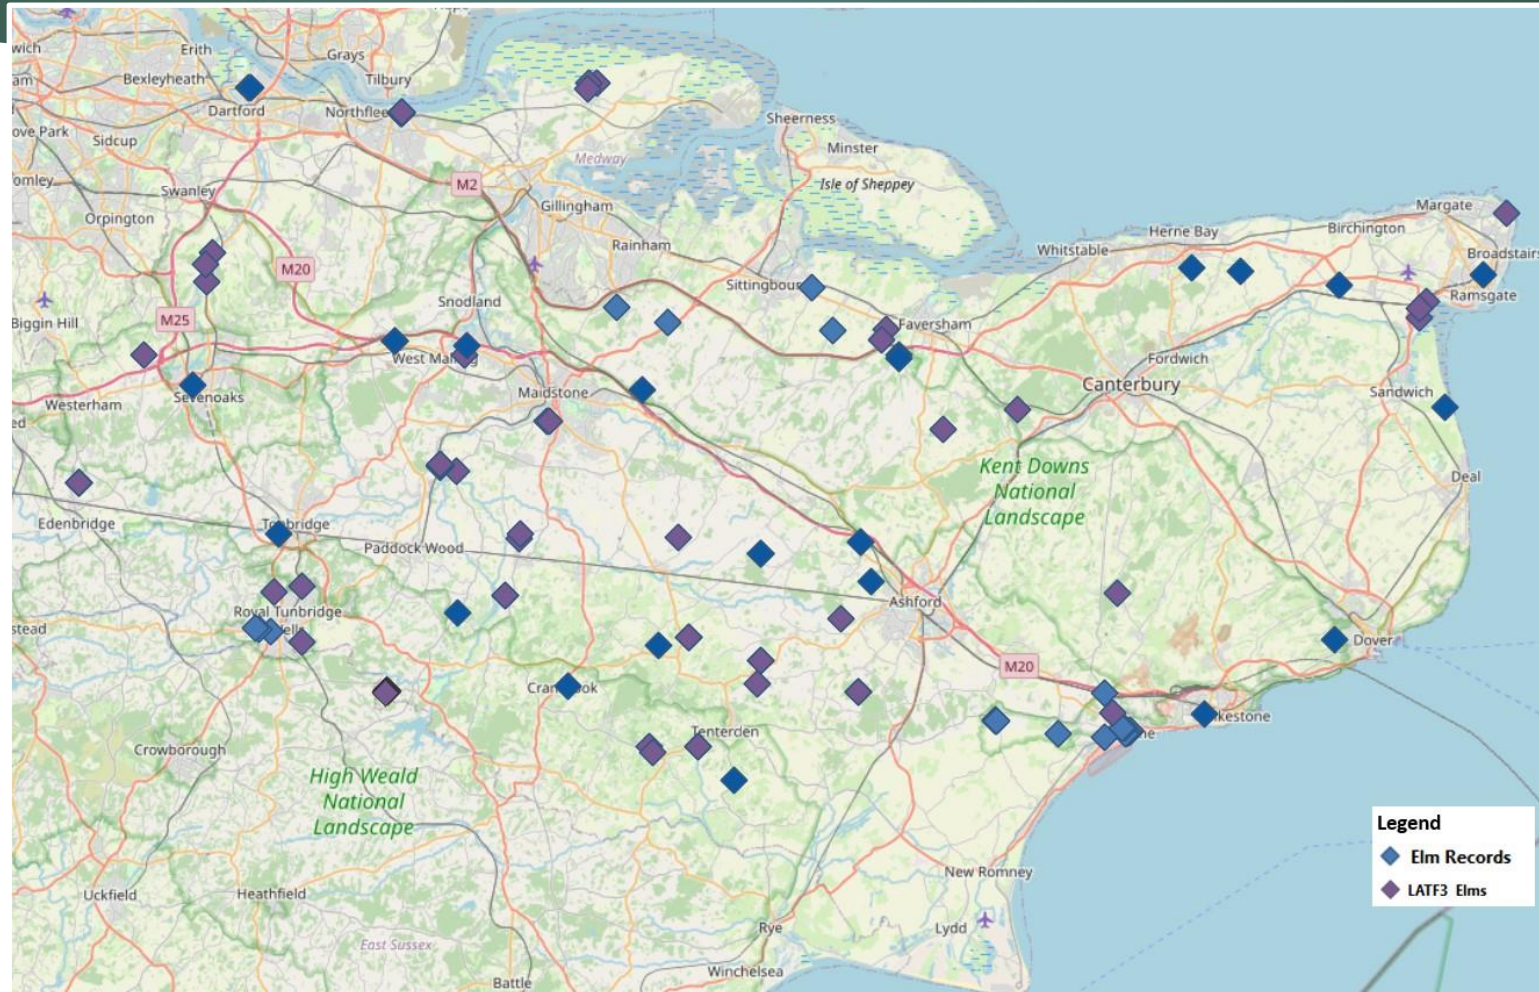

Laevis

Elm 'Lutece' Giveaway

Elm Trees Emerging from Hedgerows

Elms Records

Elms Records – Plan Tree Planting Sites

Elms and White-letter Hairstreak Records

Elms and White Letter Hairstreak Records

Elms and White Letter Hairstreak Records

Elms and White Letter Hairstreak Records

White-Letter Hairstreak Royal Military Canal

WLH iRecord

iRecord - White-letter Hairstreak butterfly map: [Explore all records / iRecord](#)

Large Tortoiseshell returning to Kent