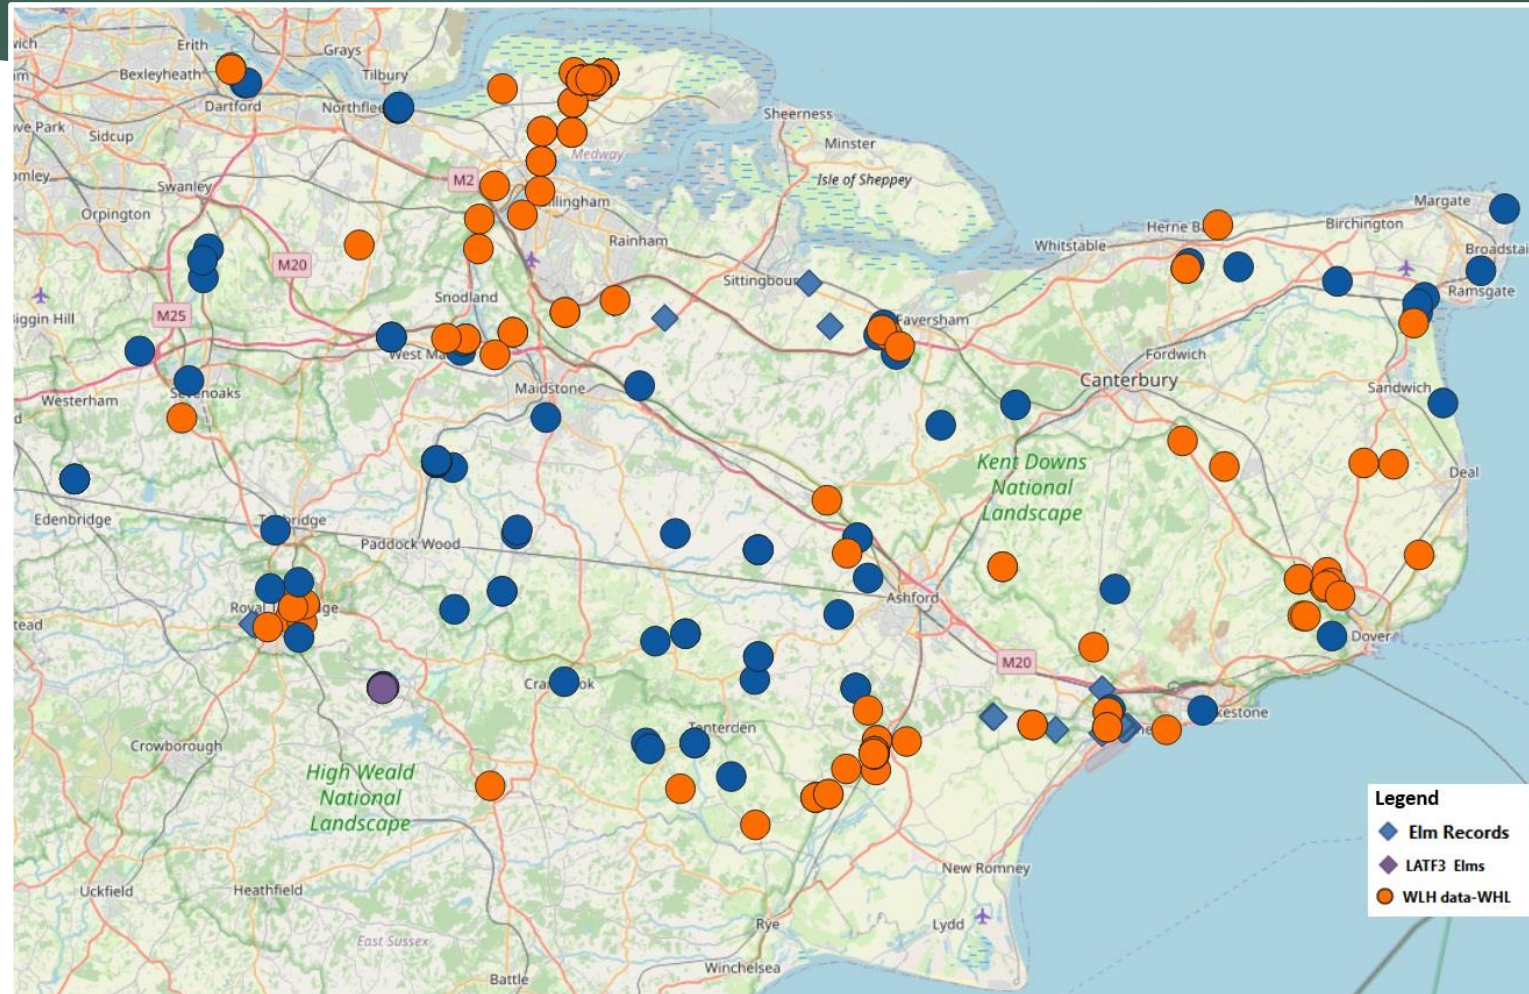

Laevis

Elm 'Lutece' Giveaway

Elm Trees Emerging from Hedgerows

Elms Records

Elms Records – Plan Tree Planting Sites

Elms and White-letter Hairstreak Records

Elms and White Letter Hairstreak Records

Elms and White Letter Hairstreak Records

Elms and White Letter Hairstreak Records

White-Letter Hairstreak Royal Military Canal

WLH iRecord

iRecord - White-letter Hairstreak butterfly map: [Explore all records / iRecord](#)

Large Tortoiseshell returning to Kent