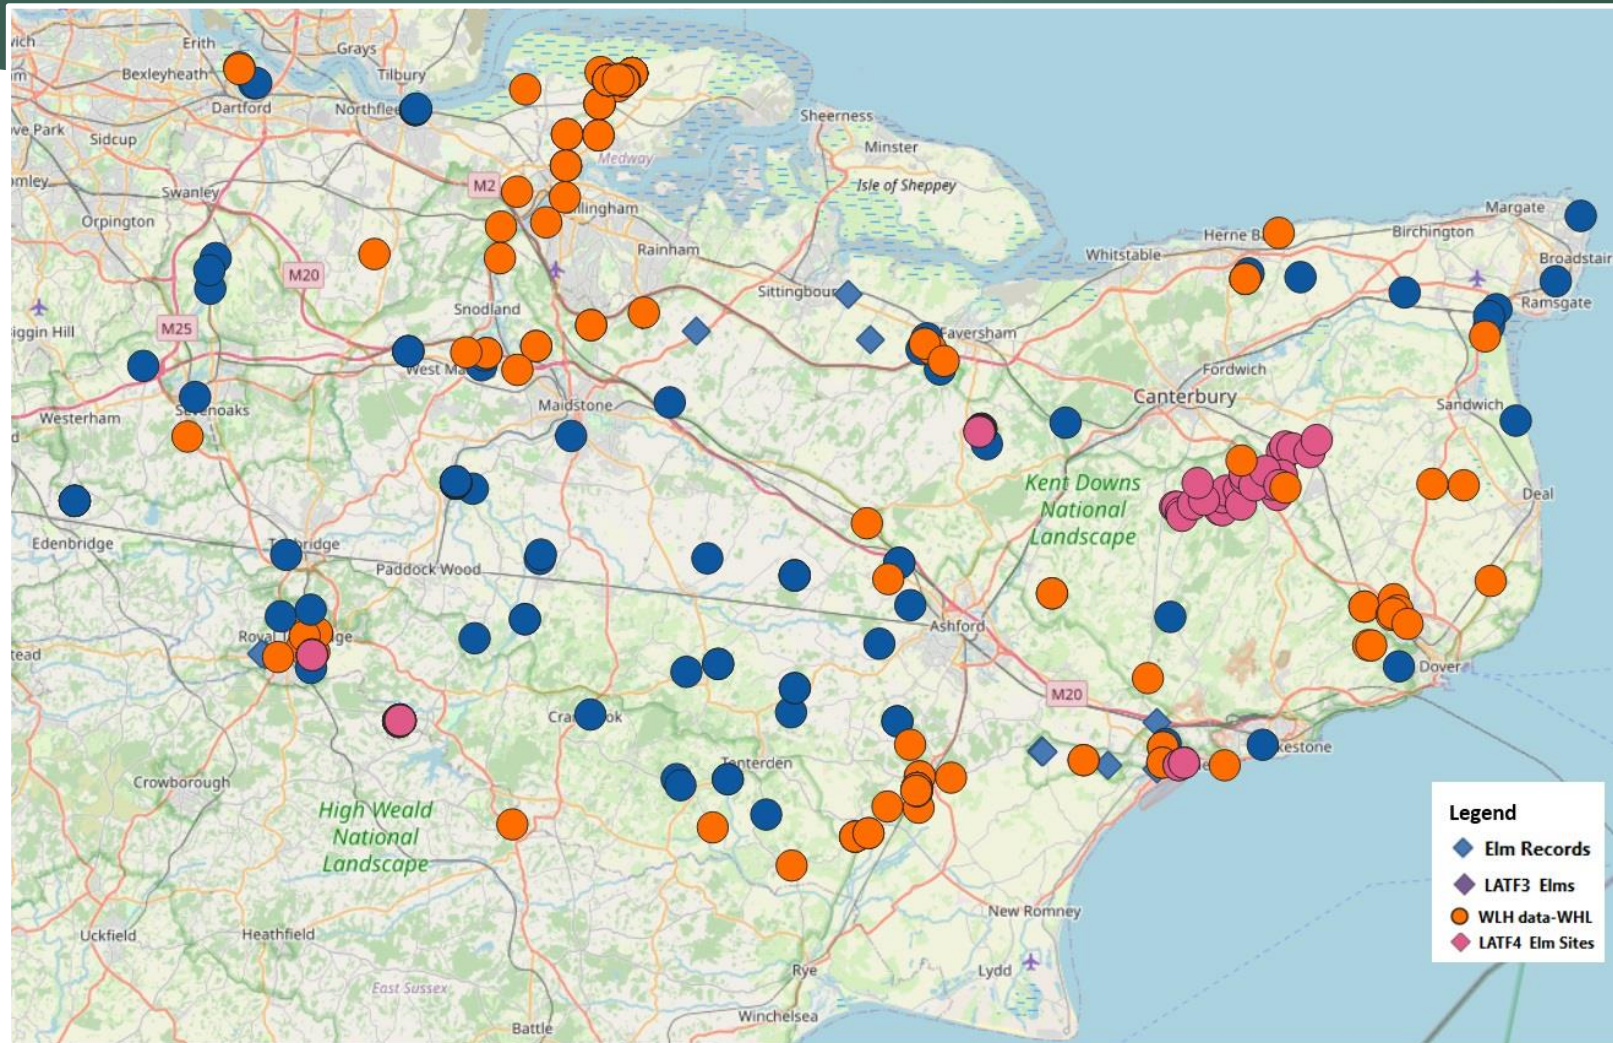

Elms and White Letter Hairstreak Records

White-Letter Hairstreak Royal Military Canal

WLH iRecord

iRecord - White-letter Hairstreak butterfly map: [Explore all records / iRecord](#)

Large Tortoiseshell returning to Kent

Distribution similarities

White Letter Hairstreak

Large Tortoiseshell

Elms Planting 2025

Local Authority Treescape Fund 4

- 400 Elm Feathers
- 100 Elm Standards

Elms Planting 2025

Elms 2025 – Royal Military Canal

Record Record Record!

- ▶ Upload Elm records to (International Records) [iNaturalist](#)
- ▶ Upload Elm records to (UK Records) [iRecord](#)
- ▶ Upload White-Letter Hairstreak to [iRecord Butterflies](#).